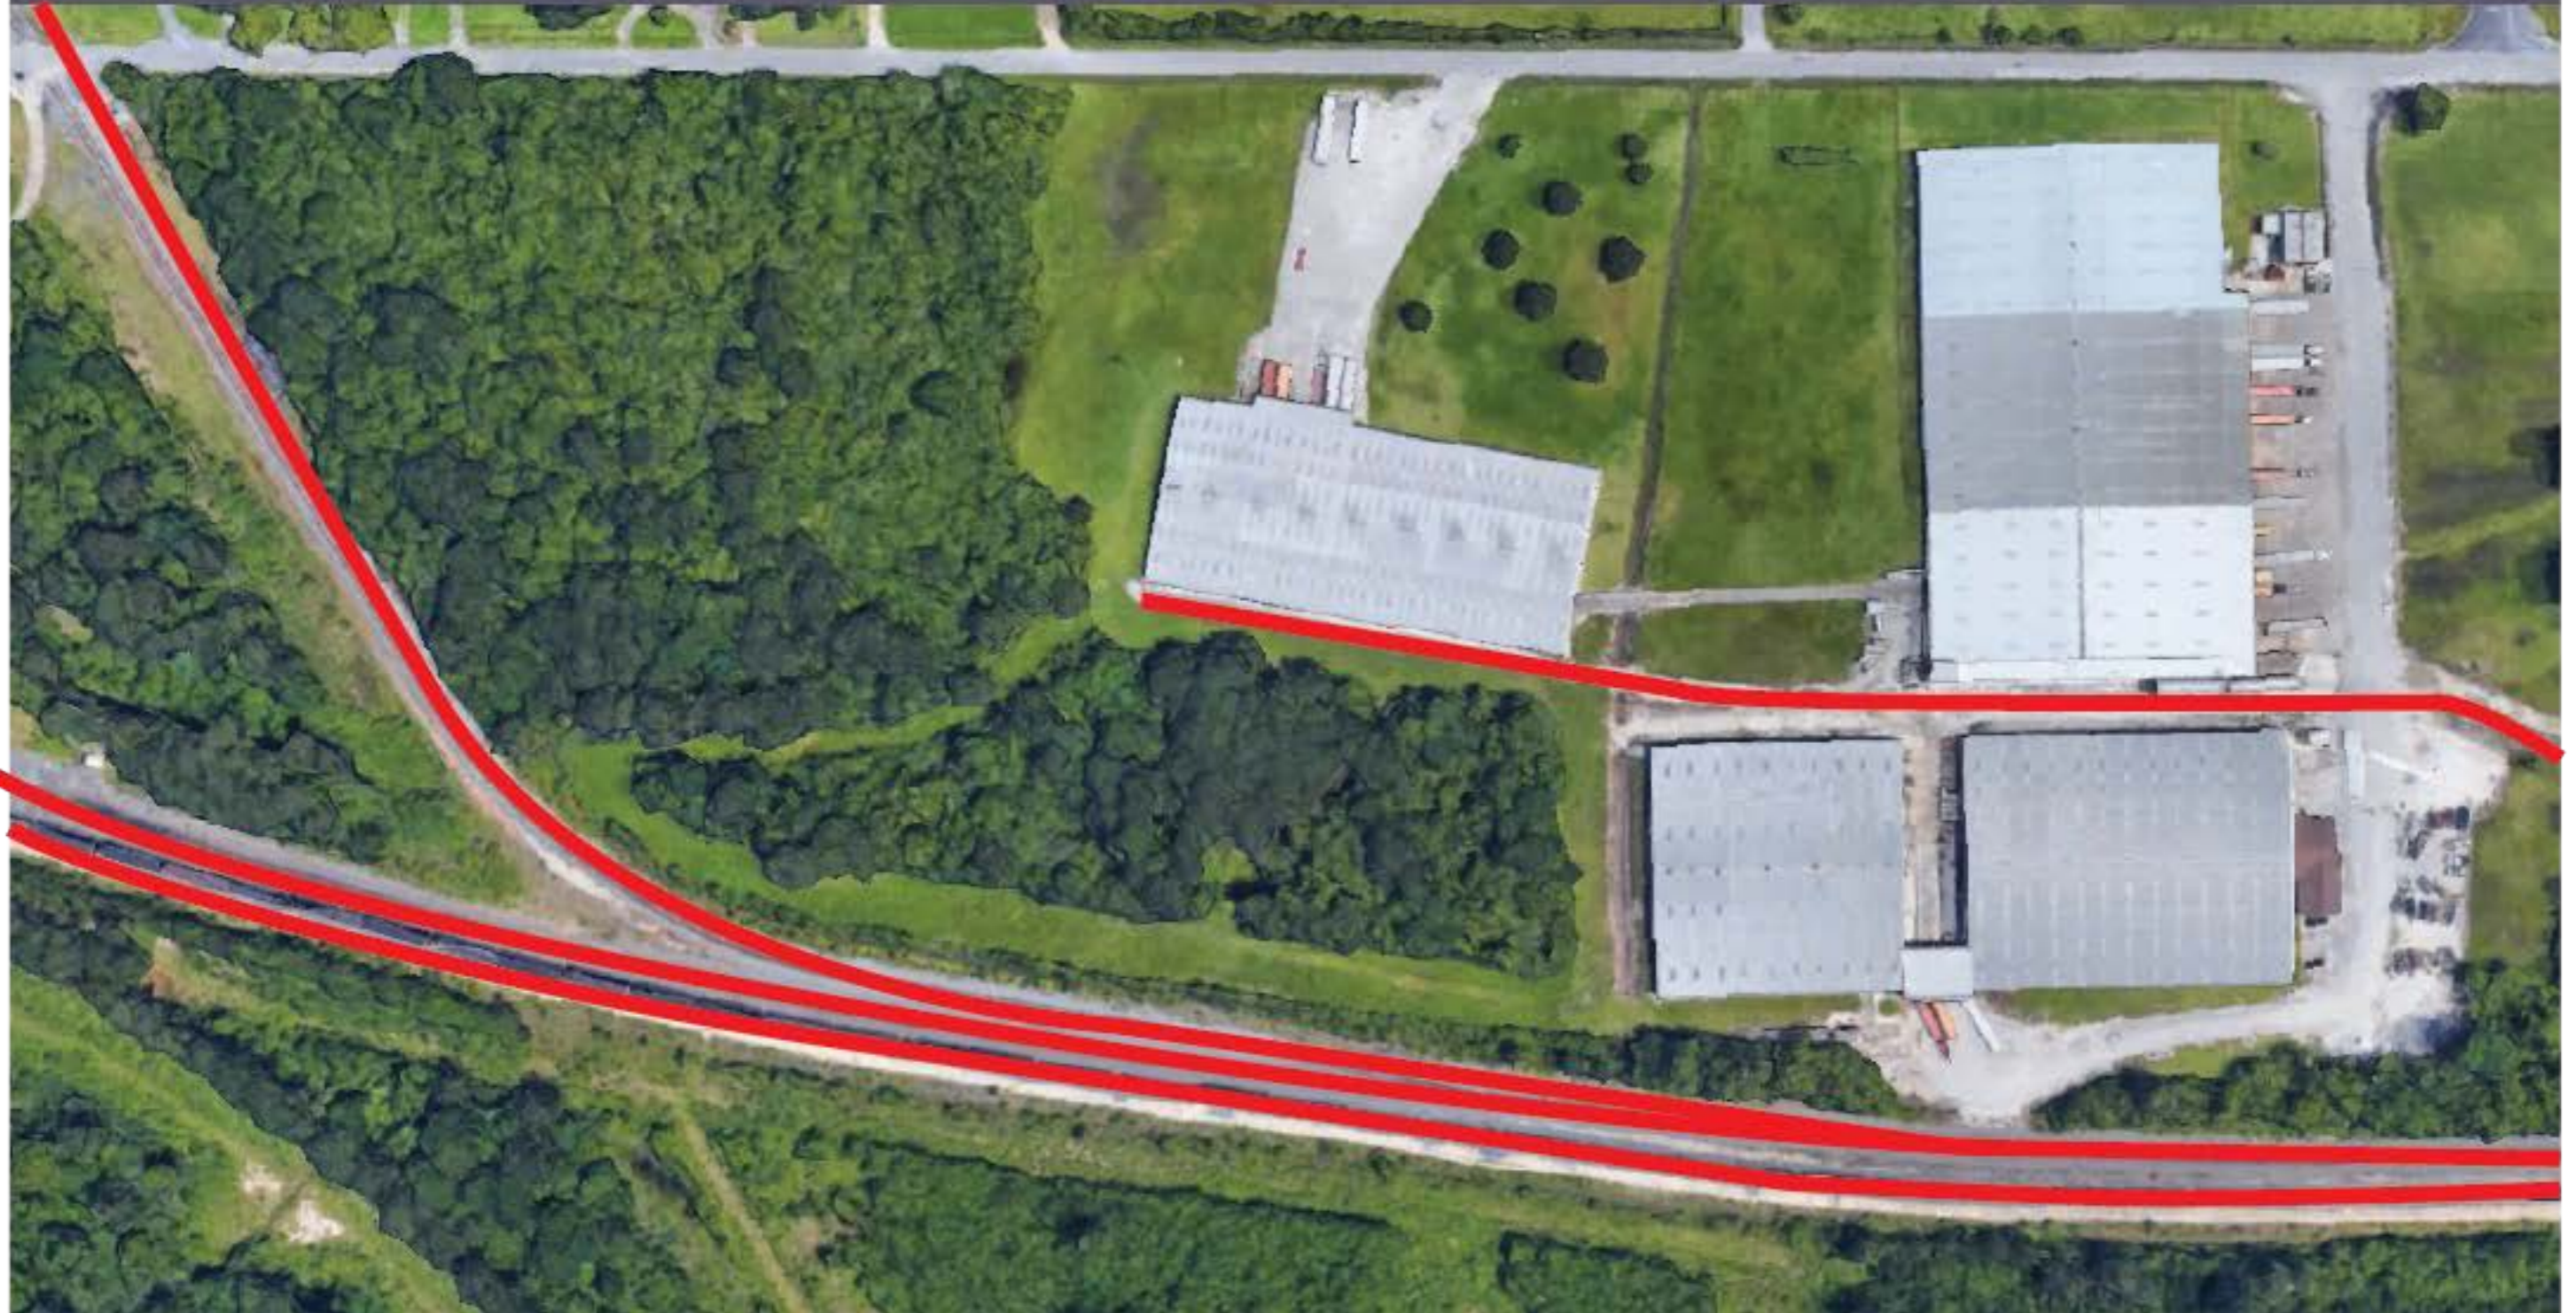

MICHAEL HUYE
BUSINESS DEVELOPMENT MANAGER
C: 225 999 0491

ORANGE DISTRIBUTION CENTER

4011 Tulane Road